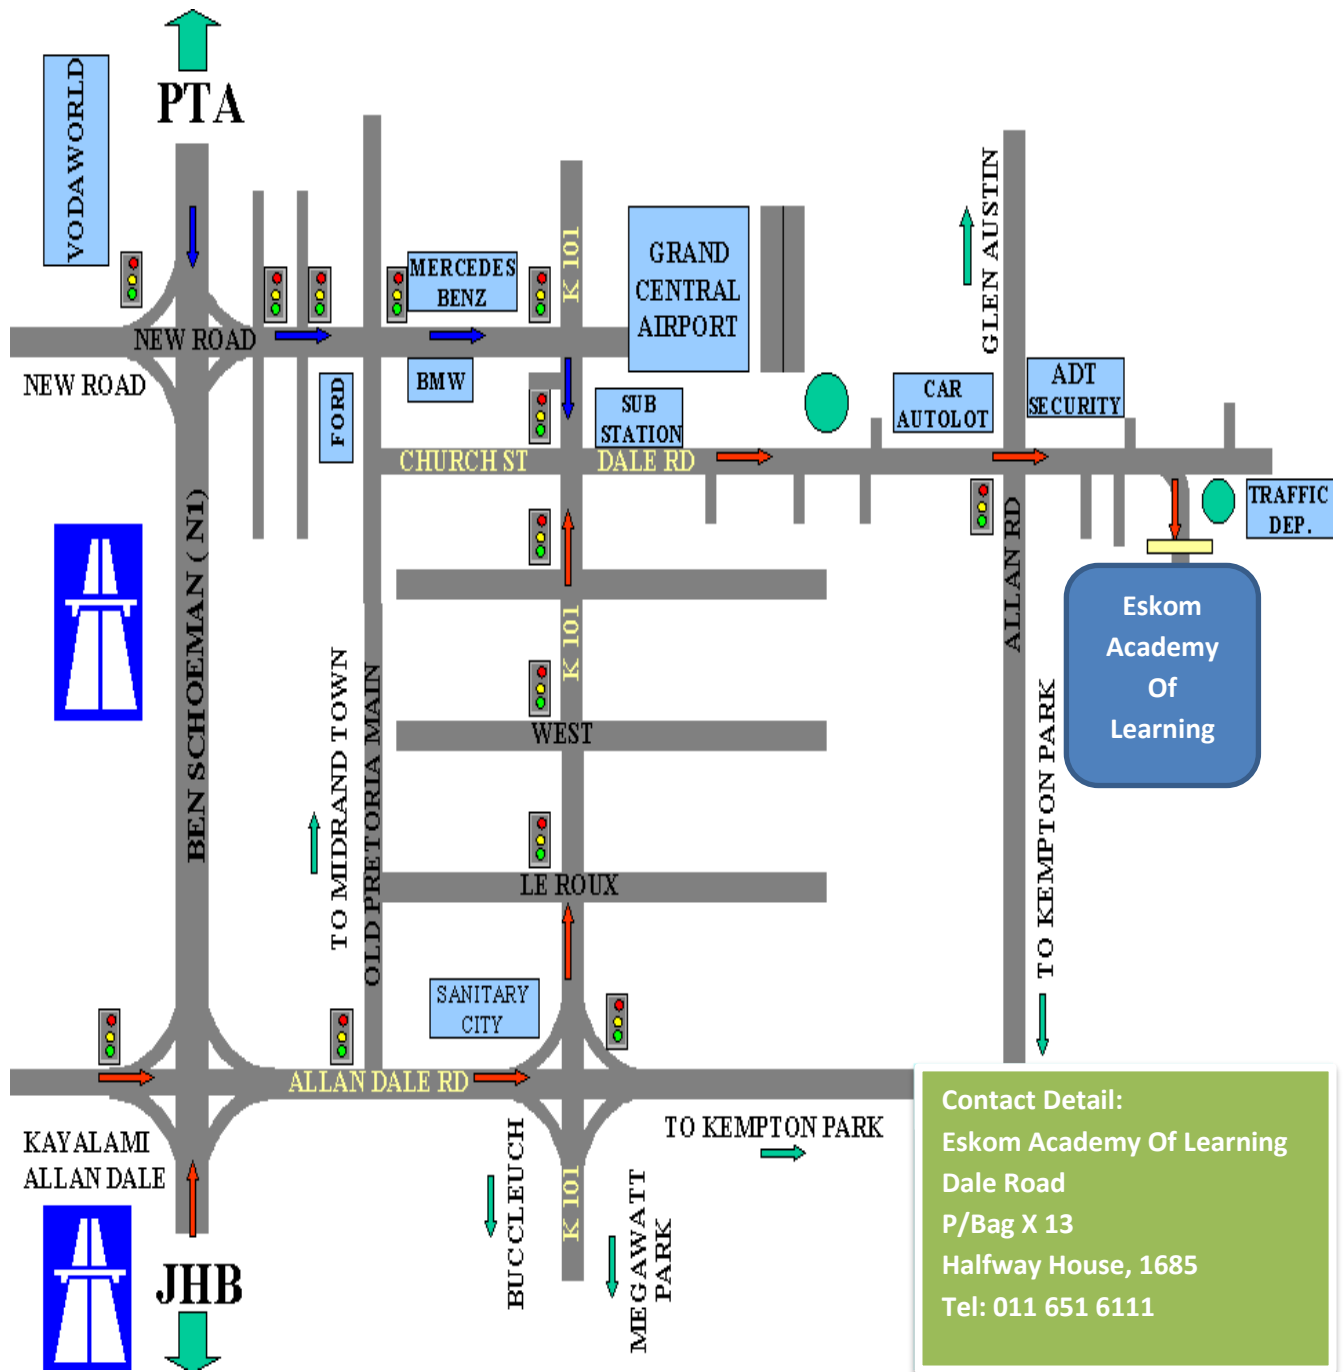

Contact Detail:
Eskom Academy Of Learning
Dale Road
P/Bag X 13
Halfway House, 1685
Tel: 011 651 6111